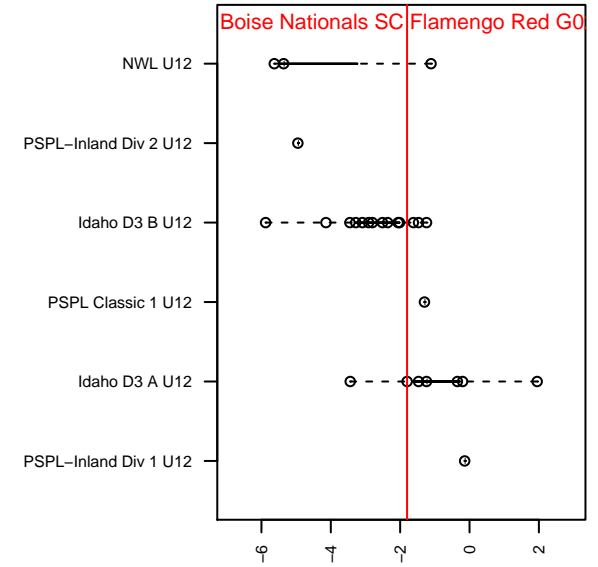

Boise Nationals SC Flamengo Red G02

Boise Nationals
 Boise, ID
 G02 total strength=630
 attack=0.76 defense=0.41
 fall league = Idaho D3 A U12
 spr league = Spr Idaho D3 A U12

alt names used:
 BNSC FLAMENGO RED
 BNSC FLAMENGO RED (ID)
 BNSC FLAMENGO RED
 Boise Nationals Flamingo
 BNSC FLAMENGO RED

Venues played:
 2014 Mt Hood Challenge U12
 2014 Idaho D3 A U12
 2014 GEM State Challenge U12G West U12
 2014 FC Nova Fall Showcase U11/U12G King
 2014 Spr Idaho D3 A U12

Boise Nationals SC Flamengo Red G02
 Dots are actual minus expected GF (blue circles) and GA (red triangles).
 Blue line is smoothed change in attack strength. Red is smoothed change in defense strength.

**attack and defense variance (black dot)
relative to other teams
and top 10 in region**

**attack and defense rating
relative to others at age
and all opponents in last 13 months**

Performance relative to 13 month average